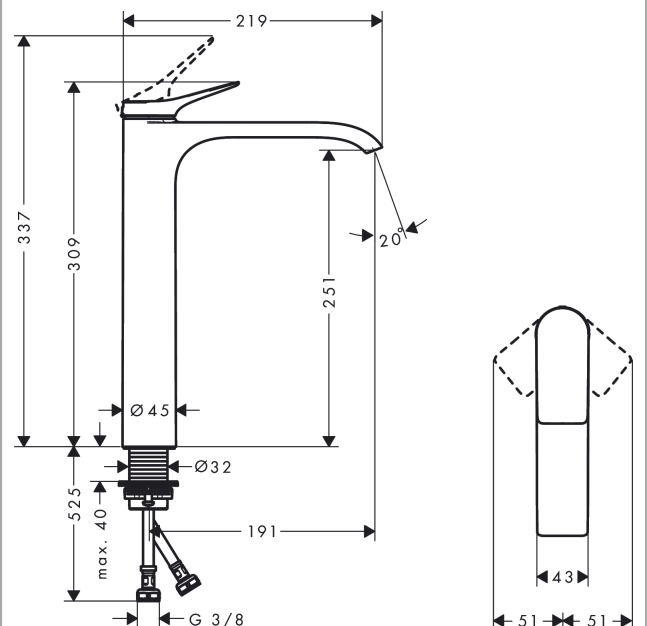

Vivenis

Single lever basin mixer 250 for wash bowls without waste set

Finish: **Chrome** Article Number: **75042000**

Description

product features

- ComfortZone 250
- projection: 191 mm
- spout height: 251 mm
- spray type: WaterfallStream
- maximum flow rate at 3 bar: 5 l/min
- ceramic cartridge
- temperature limitation adjustable
- suitable for continuous flow water heaters
- connection type: G 3/8 connections
- connection dimension: DN15

Technology

Design awards

reddot winner 2021

Product image

Scale drawing

Flowchart

Vivenis
Single lever basin mixer 250 for wash bowls without waste set
 Finish: **Chrome** Article Number: **75042000**

Exploded Drawing

Year of production: >06/21

Vivenis

Single lever basin mixer 250 for wash bowls without waste set

Finish: **Chrome** Article Number: **75042000**

Spare part list

Year of production: >06/21

Pos.	Description	Article Number	PC	PU
1	handle	94277000	11	1
2	screw cover	93735460	3	1
3	escutcheon	94027000	7	1
4	nut	93995000	7	1
5	O-ring 35x1,5	92114000	2	1
6	cartridge, assy	93897000	12	1
7	seal	95008000	3	1
8	O-ring 35x2	92604000	2	1
9	adapter for cartridge	98750000	4	1
10	O-Ring 30x2	98186000	1	1
11	spray former	94275000	9	1
12	flat seal	98749000	2	1
13	connection hose 600 mm M8x0,75 G3/8	96556000	7	1
14	O-ring 6,6x1,6	93019000	1	1
15	fixing set (Ø 32)	13961000	7	1
16	lever collar	97548000	1	1
a	fixation extension 35 mm	13898000	12	1