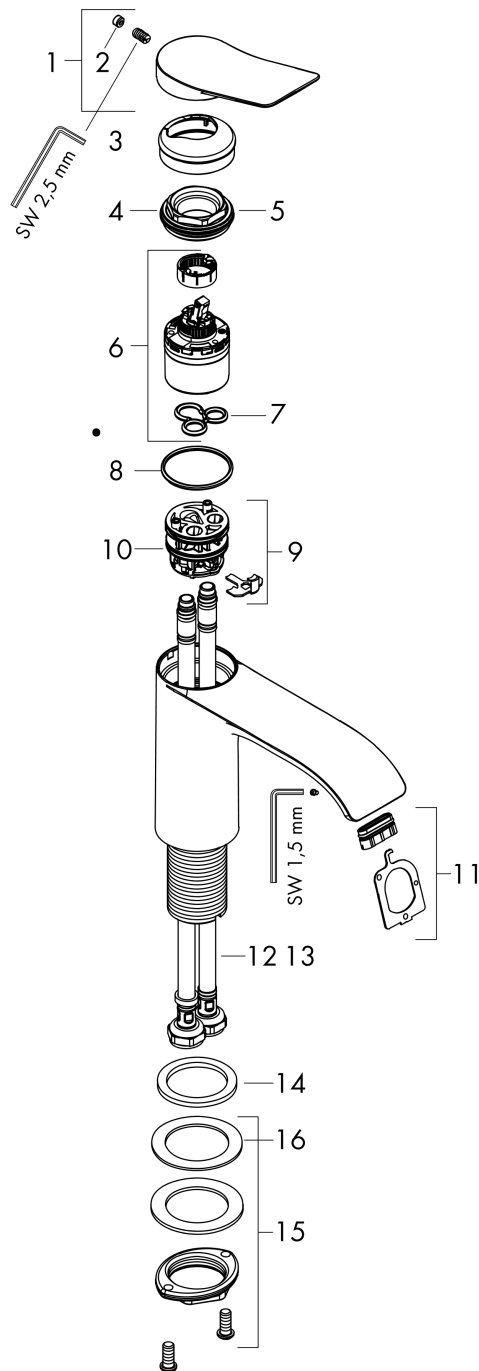

Vivenis

Single lever basin mixer 250 for wash bowls without waste set

Finish: **Chrome** Article Number: **75042000**

Description

product features

- ComfortZone 250
- projection: 191 mm
- spout height: 251 mm
- spray type: WaterfallStream
- maximum flow rate at 3 bar: 5 l/min
- ceramic cartridge
- temperature limitation adjustable
- suitable for continuous flow water heaters
- connection type: G 3/8 connections
- connection dimension: DN15

Technology

Design awards

reddot winner 2021

Product image

Scale drawing

Flowchart

Vivenis
Single lever basin mixer 250 for wash bowls without waste set
 Finish: **Chrome** Article Number: **75042000**

Exploded Drawing

Year of production: >06/21

Vivenis

Single lever basin mixer 250 for wash bowls without waste set

Finish: **Chrome** Article Number: **75042000**

Spare part list

Year of production: >06/21

Pos.	Description	Article Number	PC	PU
1	handle	94277000	11	1
2	screw cover	93735460	3	1
3	escutcheon	94027000	7	1
4	nut	93995000	7	1
5	O-ring 35x1,5	92114000	2	1
6	cartridge, assy	93897000	12	1
7	seal	95008000	3	1
8	O-ring 35x2	92604000	2	1
9	adapter for cartridge	98750000	4	1
10	O-Ring 30x2	98186000	1	1
11	spray former	94275000	9	1
12	flat seal	98749000	2	1
13	connection hose 600 mm M8x0,75 G3/8	96556000	7	1
14	O-ring 6,6x1,6	93019000	1	1
15	fixing set (Ø 32)	13961000	7	1
16	lever collar	97548000	1	1
a	fixation extension 35 mm	13898000	12	1