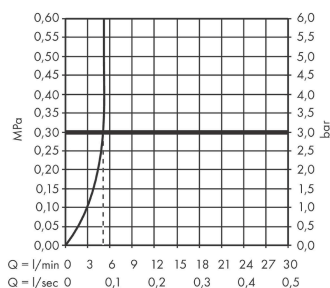

Vivenis

Single lever basin mixer 250 for wash bowls without waste set

Finish: **Chrome** Article Number: **75042000**

Description

product features

- ComfortZone 250
- projection: 191 mm
- spout height: 251 mm
- spray type: WaterfallStream
- maximum flow rate at 3 bar: 5 l/min
- ceramic cartridge
- temperature limitation adjustable
- suitable for continuous flow water heaters
- connection type: G 3/8 connections
- connection dimension: DN15

Technology

Design awards

reddot winner 2021

Product image

Scale drawing

Flowchart

Vivenis
Single lever basin mixer 250 for wash bowls without waste set
 Finish: **Chrome** Article Number: **75042000**

Exploded Drawing